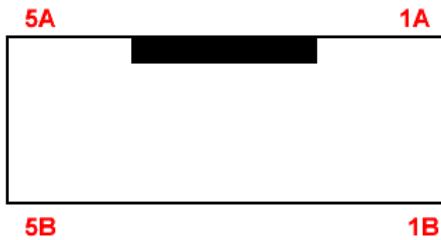

This is a TOP VIEW of the programming "receptical" on the TOP of the RADIO. Note the "Key-way" on the top.

MIDLAND PROGRAMMING INTERFACE
YO4HFU @ 2009